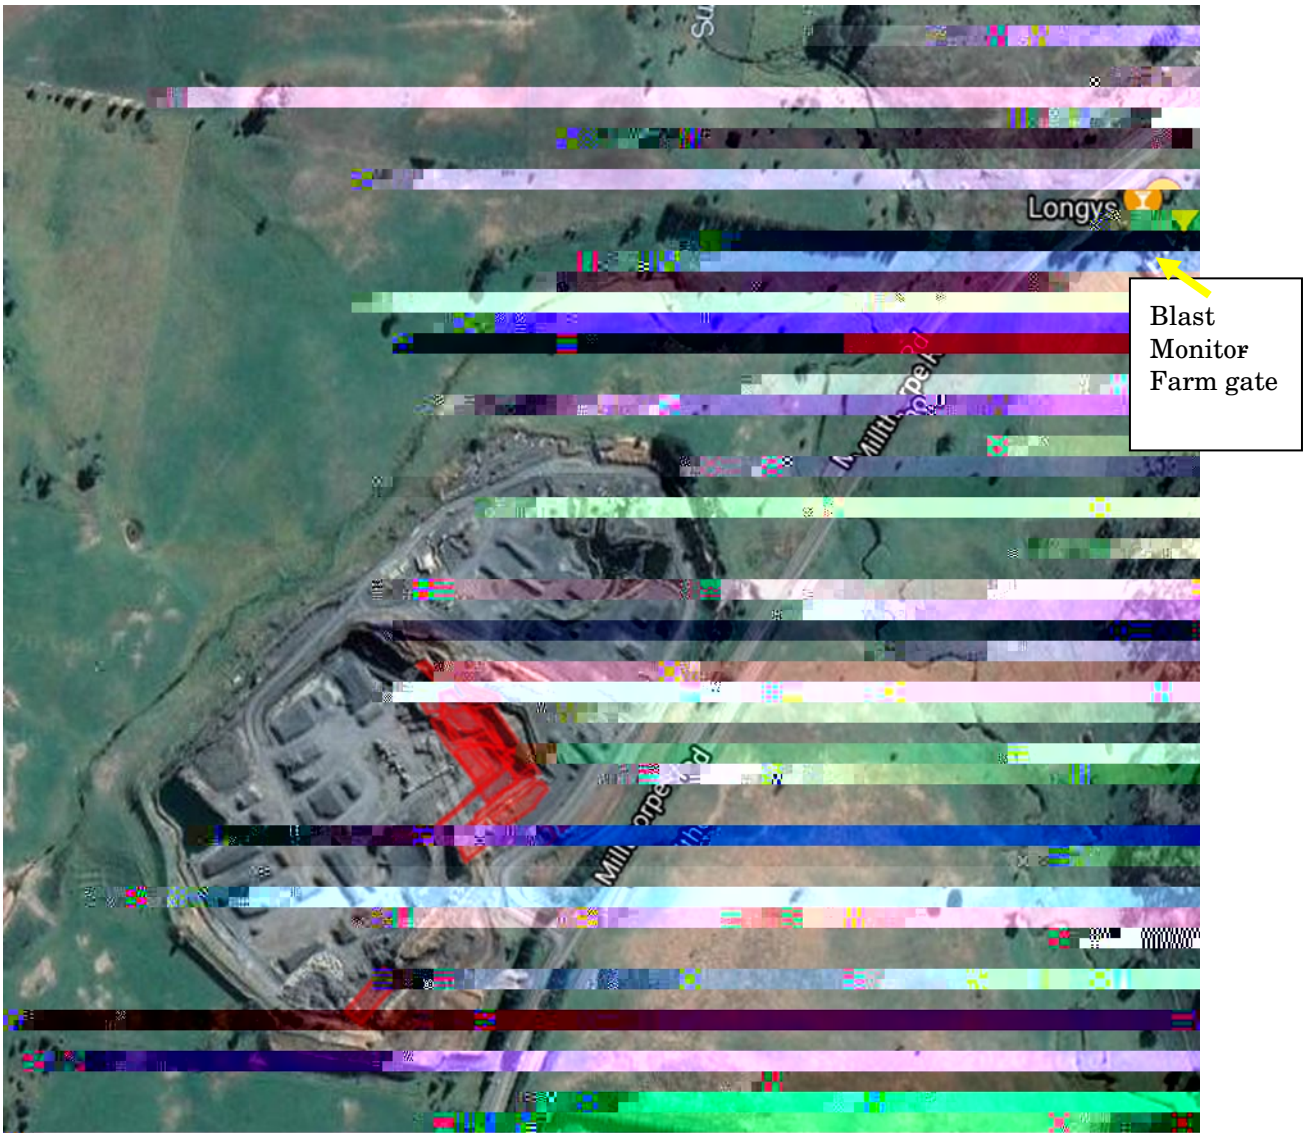

BORAL

something

Environmental Monitoring Report

Buildi ,

**Building
some**

Building something great

Shadforth Quarry Blast Monitoring Location

**Building
something
great**

Blast Monitoring Results - Corrections Log

Details of corrections made to published data due to incorrect or misleading data^{3.7.7}

Date of data (sample date)	Old published data	Correct updated data	Reason for Update/Correction	Update Person	Date corrected data published	Comments